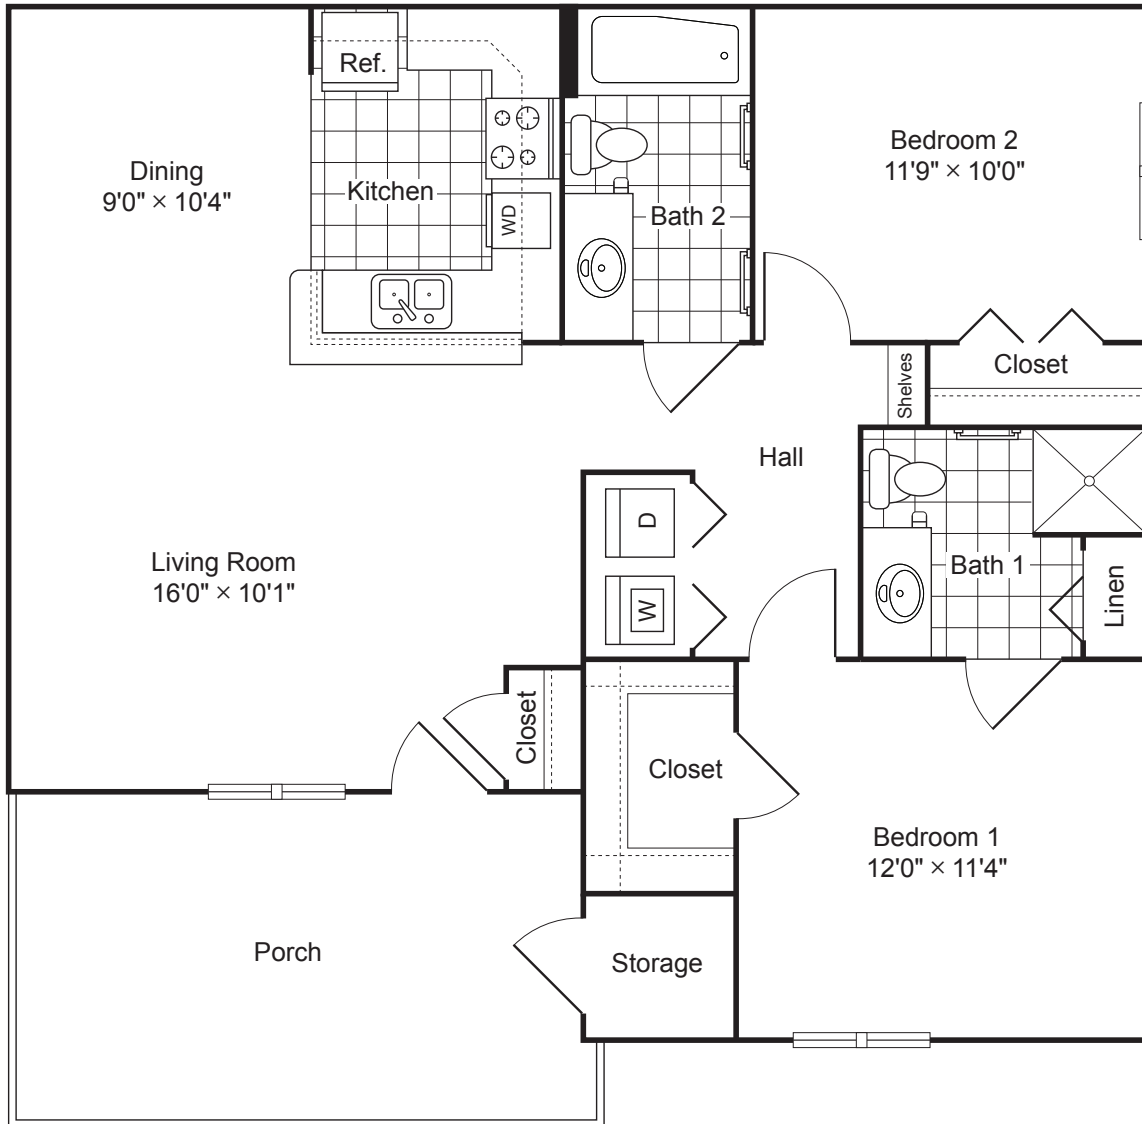

CREEKSIDE

Village

SENIOR LIVING APARTMENTS

B1 Two Bedroom, Two Bath
930 Square Feet

Rent \$ _____

Deposit \$ _____