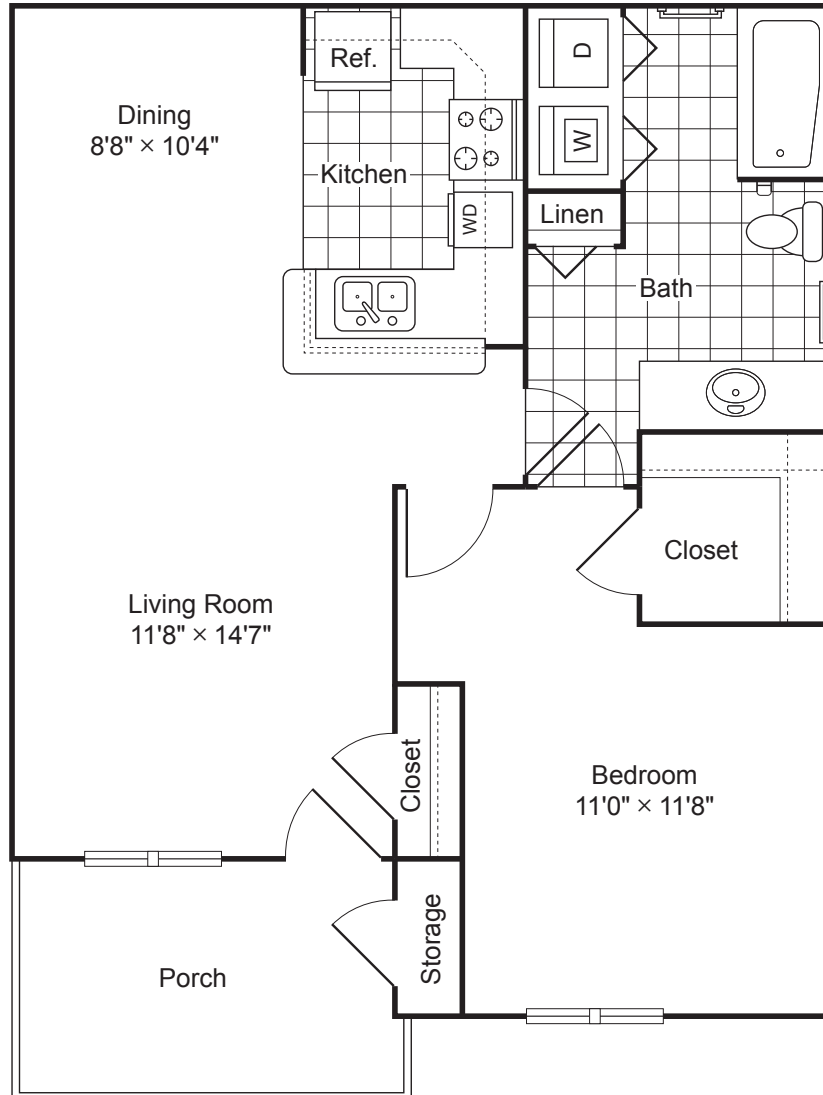

CREEKSIDE

Village

SENIOR LIVING APARTMENTS

A1 One Bedroom, One Bath
769 Square Feet

Rent \$ _____

Deposit \$ _____